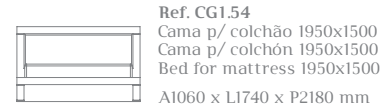

Ref. CGI.17
Cadeira
Silla
Chair
A1140 x L400 x P500 mm

Wengué

Ref. CGI.11
Hall 3 portas
Recibidor entrada con 3 puertas
Hall with 3 doors
A900 x L1200 x P330 mm

Composição CGI.7

Cerejeira / Cerezo / Cherry wood