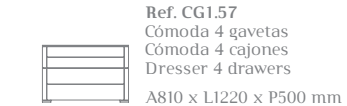

Composição CGI.8

Cerejeira / Cerezo / Cherry wood