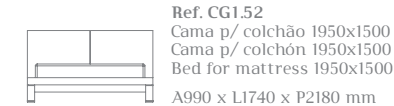

Composição CGI.8

Cerejeira / Cerezo / Cherry wood