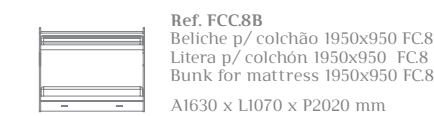

Composição FCC.8

Maple / Arce / Maple